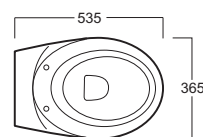

Bohémien

Vaso carenato / *Back to wall WC*

simas®
ACQUA SPACE

BO 01/ BO002

Disegni Tecnici
Technical Drawings

Vaso carenato con copri vaso in termoindurente, cerniere rallentate cromo. Scarico a parete o pavimento (curva tecnica inclusa)

Back to wall WC and thermoset toilet seat with chrome-finish soft-closing hinges. Wall or floor outlet (curved pipe included)

Accessori di completamento
Accessories available

- Scatola viti di fissaggio F82
- Set of fixing screw F82

Dati per montaggi
Installation Info